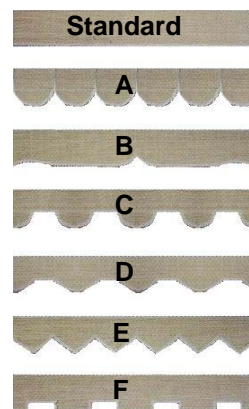

PRODUCT #	PRODUCT NAME	PRICE GROUP
26 SRS125	YUNNAN GRASS	6
27 SRS126	SHANGHAI HERB	6
28 SRS127	JIADING PUCAO	6
29 SRS128	MINI STICK JUTE-ROPE	6
30 SRS129	REED BLACK-STICK	5
31 SRS130	MINI STICK-NATURAL	6
32 SRS131	CHOP-REED JUTE	6
33 SRS132	ASHWOOD NATURAL	4
34 SRS133	ASHWOOD WHITE	4
35 SRS134	ASHWOOD MAPLE	4
36 SRS135	BAMBOO GRASS-PLAIT	5
37 SRS136	RAMIE NATURAL	6
38 SRS137	BAMBOO BOUVET	5
39 SRS138	BAMBOO UMBER	5
40 SRS139	LIUAN JUTE	6
41 SRS140	LIUAN RED-JUTE	6
42 SRS141	JUTE VIOLET	6
43 SRS142	DARK-BLUE JUTE	6
44 SRS143	DALU GRASS	6
45 SRS144	BAMBOO-STICK NATURAL	4
46 SRS145	BAMBOO-STICK MAHOGANY	4
47 SRS146	BAMBOO-STICK PECAN	4
48 SRS147	BAMBOO-STICK WALNUT	4
49 SRS148	WHITE-BEIGE JUTE	6

PLEASE BE AWARE THAT THE COLOR WILL VARY ON NATURAL PRODUCTS AND THAT ALL GRASSES WILL BECOME BROWN WITH AGE.

Bamboo Pole

- * Maximum width 144"
- * Roman shades bottom hem style
- * Hand sewn rings and hand tucks

PRICE LIST
ON PAGE O3

Decorative Valance

REEDS ♦ GRASSES ♦ JUTES
STRAW ♦ BAMBOO

Product Description

PRODUCT #	PRODUCT NAME	PRICE GROUP
1	HN820-1 OSAKA	5
2	NB502 BURMA	6
3	N129 TRINIDAD	6
4	N130-09 MAUI	6
5	MT403-09 CANCUN TROPIC	5
6	B191-00 MACAO WHITE	4
7	MT650 CANCUN BEACH	5
8	BS601-00 ACAPULCO COCO	5
9	B117-809 SAMOA	4
10	B191-04 MACAO WALNUT	4
11	MT650-10 CANCUN COFFEE	5
12	MT470-05 VERACRUZ	4
13	BS601-11 ACAPULCO ESPRESSO	5
14	MT363-11 COZUMEL	5
15	MT650-11 CANCUN SPIRIT	5
16	MT611-00 MANILA	4
17	HN779 TIBET	4
18	MT611-02 BANGKOK	4
19	BS509-04 YUCATAN	6
20	HN883-11 EMERALD	5
21	HN775-6 CABO	6
22	B612-18 TORTUGA	4
23	MT354-04 TORTUGA REED	4
24	NP731 SOLERO	5
25	T540X1 SEA FOAM	5